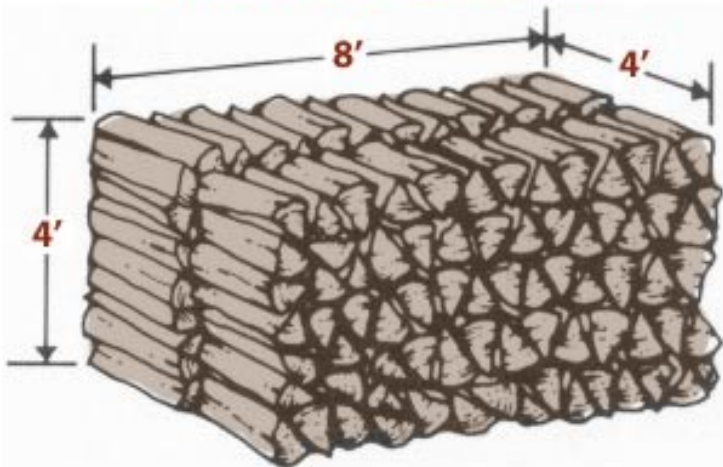

What are you paying for?

1/3 Cord (1/4 cord for short bed)

1 Cord (3/4 cord for short bed)

1/2 Cord (1/3 cord for short bed)

Firewood Cord Measurements

Standard Cord is tightly packed wood that is 8 ft long x 4 ft high x 4 ft wide.

A long bed truck with wood stacked to cab height is approximately equal to a cord of wood.

A short bed truck fully stacked to the cab is approximately 3/4 of a cord.